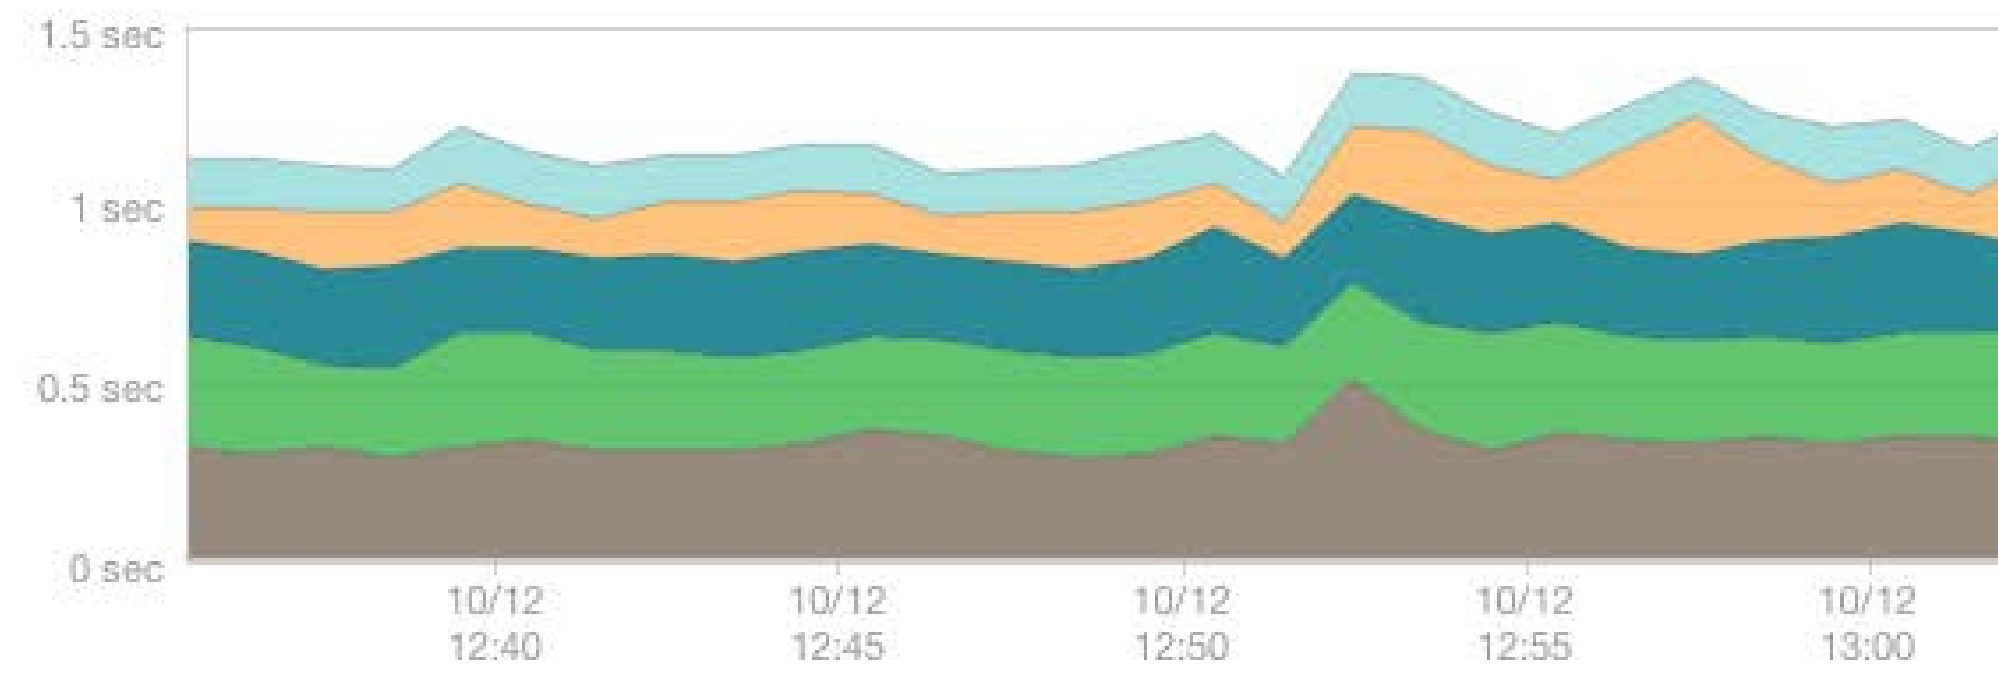

1.55 Pages/Visit

26.32% Returning Visitor

App server Browser Sort by Percent of total page load time

Graph view Table

PublicAccess::ChartsController#show	9.1%
ApplicationsController#show	7.6%
ApplicationsController#index	7.3%
Infrastructure::HostsController#show	4.5%
Infrastructure::HostsController#index	3.6%
TracedErrorsController#index	2.1%
EnduserApplicationsController#overview	2%
Platform::F	
CustomView	
GadgetsC	
ApplicationsController#map	0.4876

Page load time breakdown by page ?

ANALYTICS

New Relic

VISUALISATION À ECHELLE HUMAINE

Alexis Porhiel / Lead Product Designer @ Visually

TODAY June 20

LAST SYNC: 41M

Steps