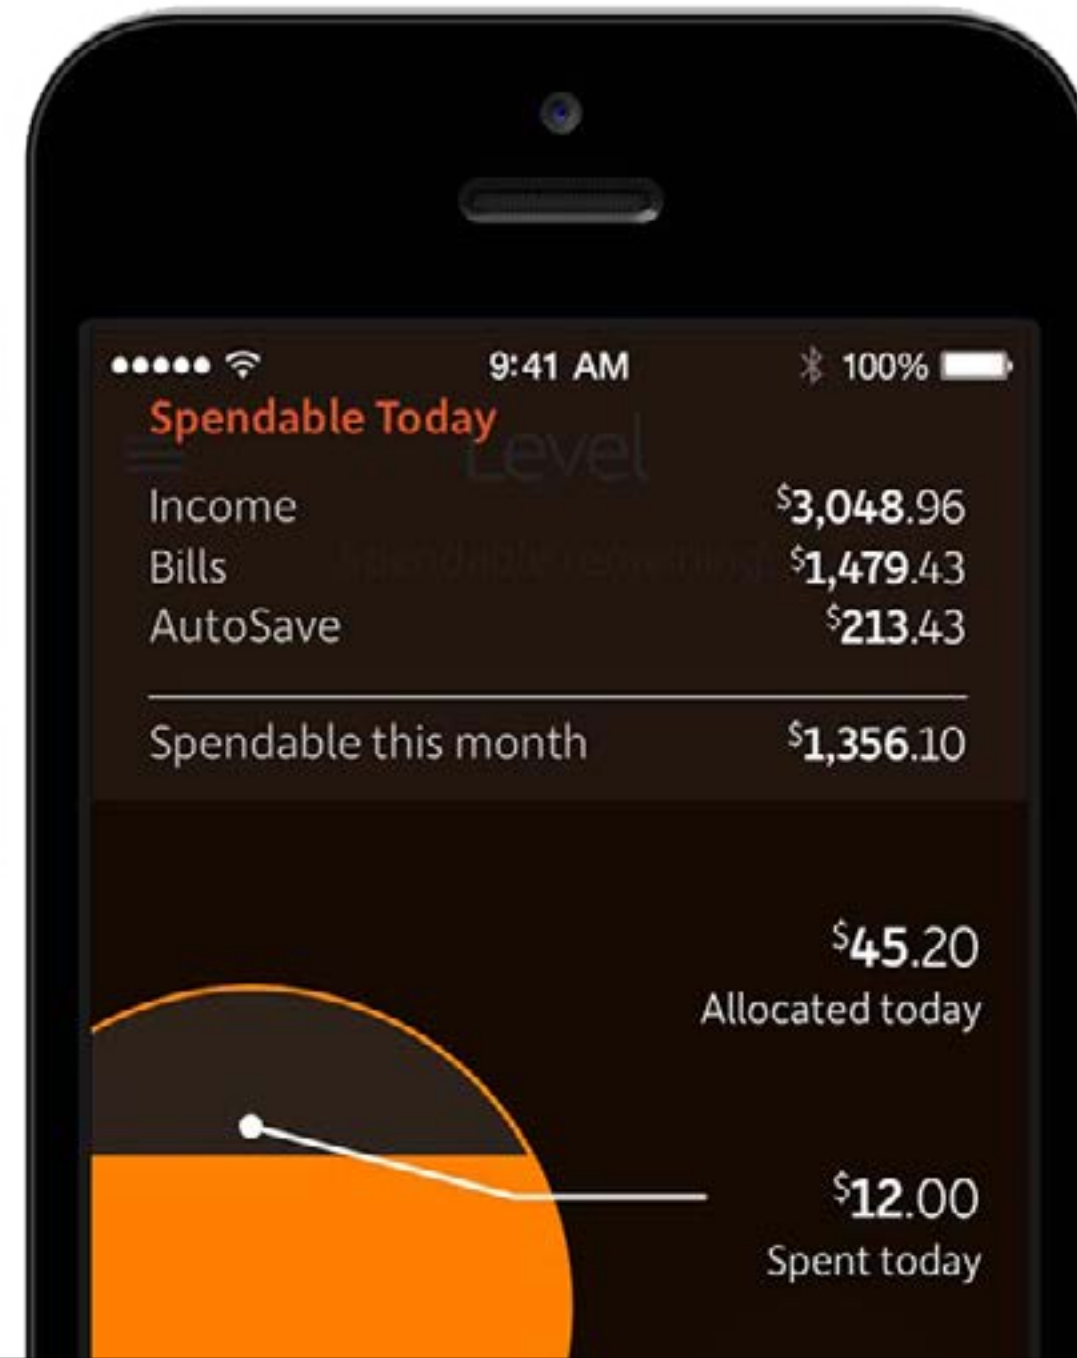

FitBit

You 44,593

BethC 39,990

Eric L.

QUANTIFIED SELF / OBJETS CONNECTÉS

Nest

ENERGY

MONDAY

70

50

70

67

DATAVIZ / SERVICE

Level Money

INTRO
VIEWS
SHARES
USER PROFILE
SUMMARY
PRO TIP

 SCHEDULE YOUR REPORT