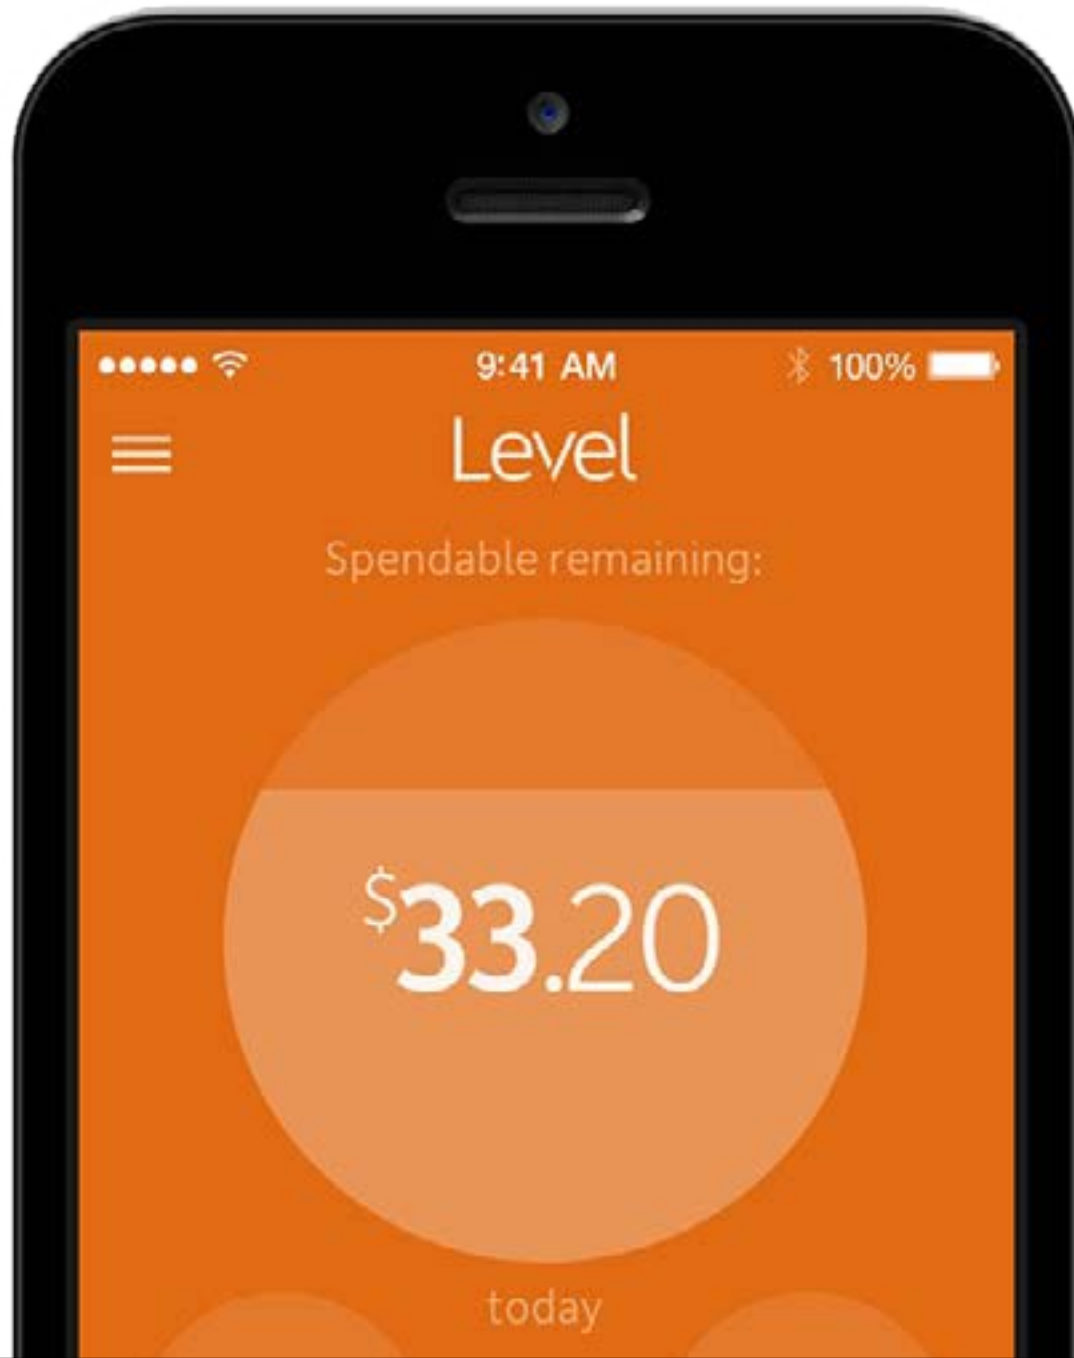

FitBit

You 44,593

BethC 39,990

Eric L.

QUANTIFIED SELF / OBJETS CONNECTÉS

Nest

ENERGY

MONDAY

70

50

70

67

DATAVIZ / SERVICE

Level Money

INTRO
VIEWS
SHARES
USER PROFILE
SUMMARY
PRO TIP

 SCHEDULE YOUR REPORT